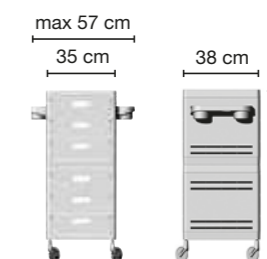

My

CARRELLO IN
MATERIALE ANTIMACCHIA
COLOR PROOF MATERIAL

Carrello con 6 cassette intercambiabili, disponibile in diversi colori, tutti in materiale anti-macchia. Dotato di esclusive ruote "No-Hair" anti-capello. Supporti laterali, tazzine e divisori per cassette inclusi.

Trolley with 6 interchangeable drawers, available in different colours, all made of stain-resistant material. Equipped with the exclusive "No-Hair" wheels. Side supports, cups and drawer dividers included.