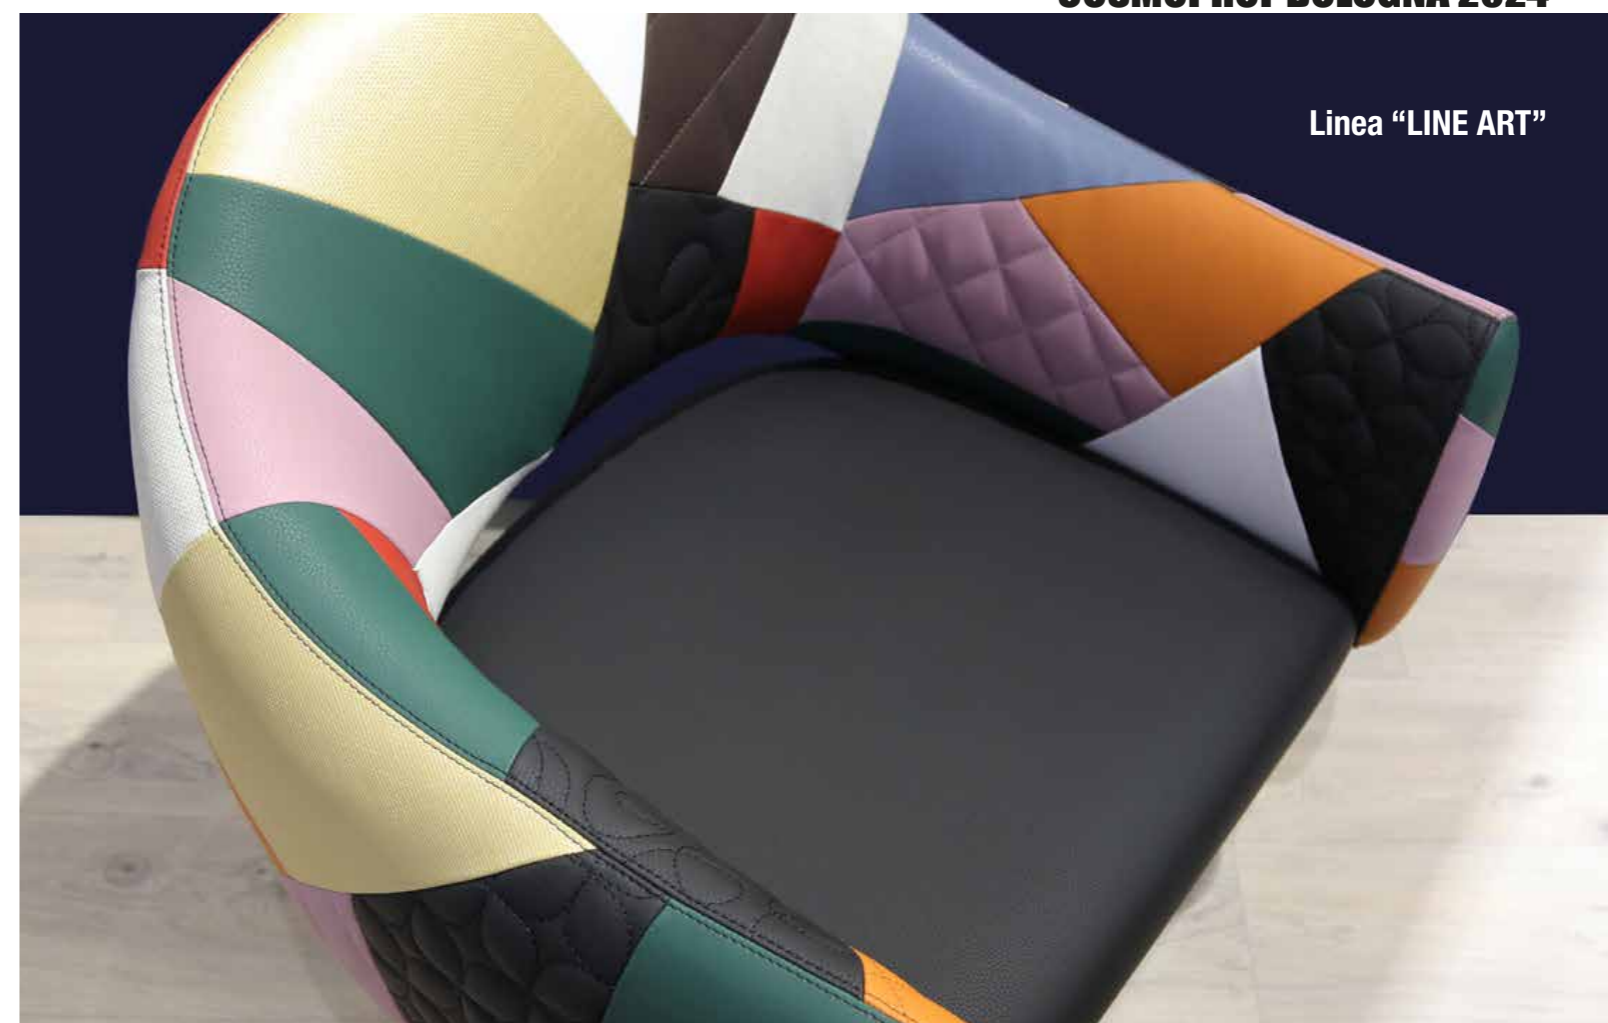

COSMOPROF BOLOGNA 2024