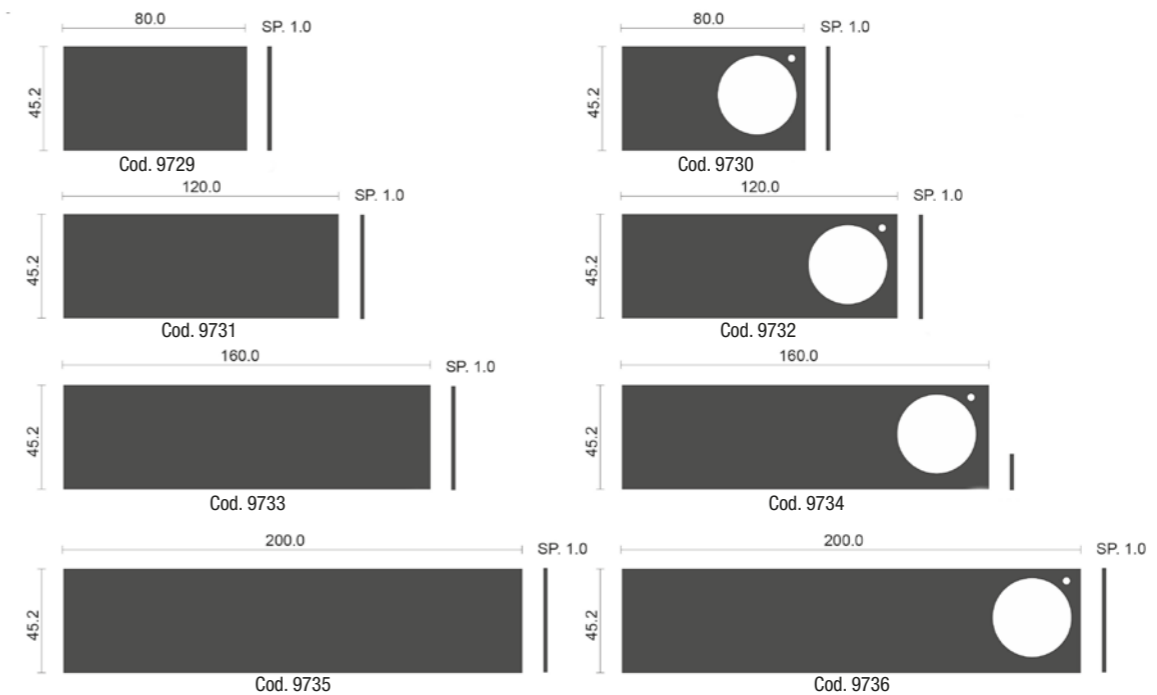

SEA ESSE
Cod. 5406N

NOVI NERO
Cod. 57143NSN

Backwashing unit

Rif. BW11

Rif. BW06

Rif. BW08

LEGENDA BACKWASHING UNIT - BACKWASHING UNIT LEGEND

- Cod. 9718 Base anta 40 cm - Floor cabinet 40 cm
- Cod. 9719 Base giorno 40 cm - Open floor cabinet 40 cm
- Cod. 9720 Base anta 80 cm - Floor cabinet 80 cm
- Cod. 9721 Base giorno 80 cm - Open floor cabinet 80 cm
- Cod. 9722 Base lavello 80 cm - Floor cabinet with basin 80 cm
- Cod. 9723 Pensile anta 40 cm - Wall unit 40 cm
- Cod. 9724 Pensile anta 80 cm - Wall unit 80 cm
- Cod. 9725 Pensile giorno 40 cm - Open wall unit 40 cm
- Cod. 9726 Pensile giorno 80 cm - Open wall unit 80 cm
- Cod. 9727 Colonna anta 40 cm - Tall column cabinet 40 cm
- Cod. 9728 Mensole giorno 80 cm - Open shelves 80 cm
- Cod. 9729 - 9731 - 9733 - 9735 - Top 80/120/160/200 cm
- Cod. 9730 - 9732 - 9734 - 9736 Top lavello - Top for basin 80/120/160/200 cm
- Cod. 9737 Color bar - Colour Bar