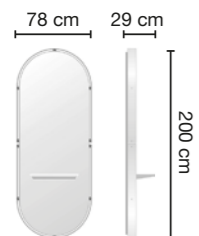

Glam Luxury

Salone
pag. 57