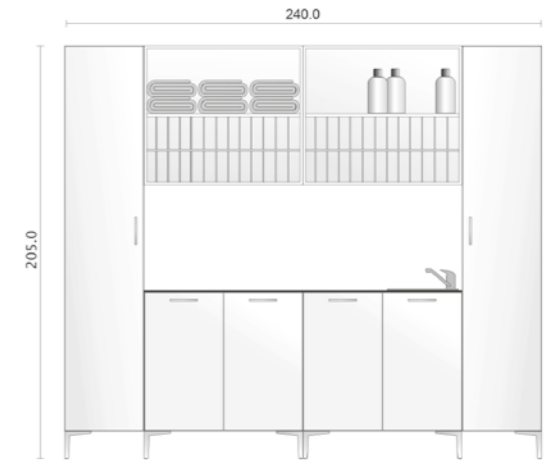

Comp. BW11
Cod. 9720 n. 1 pcs
Cod. 9722 n. 1 pcs
Cod. 9726 n. 2 pcs
Cod. 9727 n. 2 pcs
Cod. 9734 n. 1 pcs
Cod. 9737 n. 2 pcs