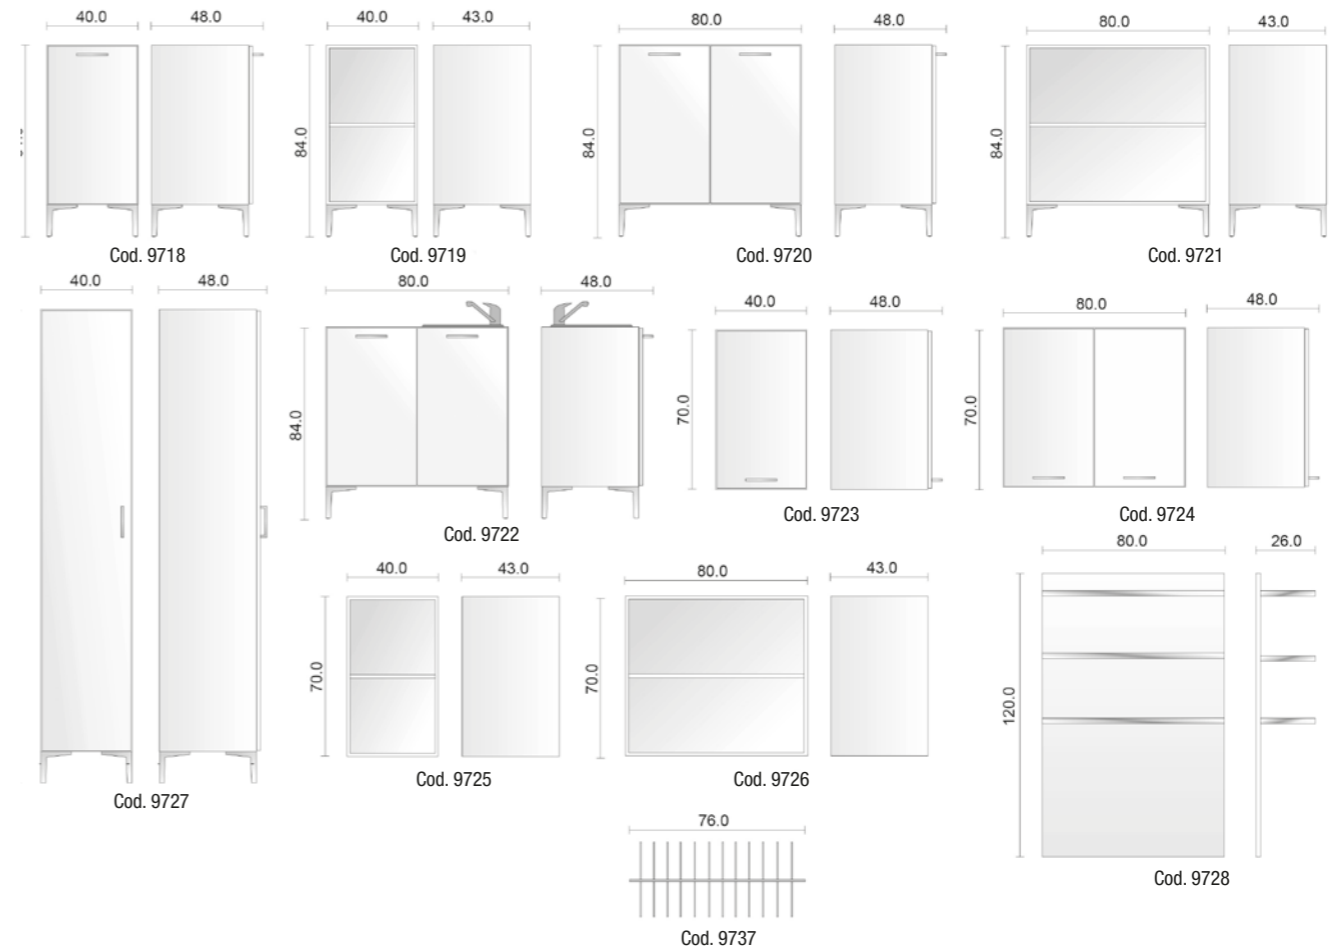

SEA ESSE
Cod. 5406N

NOVI NERO
Cod. 57143NSN

Backwashing unit

Rif. BW11

Rif. BW06

Rif. BW08

LEGENDA BACKWASHING UNIT - BACKWASHING UNIT LEGEND

- Cod. 9718 Base anta 40 cm - Floor cabinet 40 cm
- Cod. 9719 Base giorno 40 cm - Open floor cabinet 40 cm
- Cod. 9720 Base anta 80 cm - Floor cabinet 80 cm
- Cod. 9721 Base giorno 80 cm - Open floor cabinet 80 cm
- Cod. 9722 Base lavello 80 cm - Floor cabinet with basin 80 cm
- Cod. 9723 Pensile anta 40 cm - Wall unit 40 cm
- Cod. 9724 Pensile anta 80 cm - Wall unit 80 cm
- Cod. 9725 Pensile giorno 40 cm - Open wall unit 40 cm
- Cod. 9726 Pensile giorno 80 cm - Open wall unit 80 cm
- Cod. 9727 Colonna anta 40 cm - Tall column cabinet 40 cm
- Cod. 9728 Mensole giorno 80 cm - Open shelves 80 cm
- Cod. 9729 - 9731 - 9733 - 9735 - Top 80/120/160/200 cm
- Cod. 9730 - 9732 - 9734 - 9736 Top lavello - Top for basin 80/120/160/200 cm
- Cod. 9737 Color bar - Colour Bar