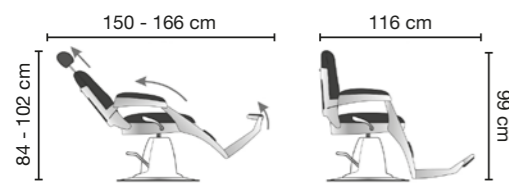

 Jupiter 388 TM  Academy

Jupiter 389 Black carbon

Cod. 48214SN rif. 4M NERO
T8

TRAPUNTATO
QUILTED

Cod T8

TAILOR MADE
TAILOR MADE

Cod TM

Cod. 48224SN rif. 4M NERO
TM