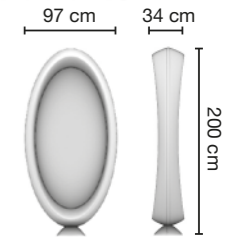

Optical db

Cod. 9884
OPTICAL db

**SPECCHI CON TOUCH
SENSOR E LED RGB**
**MIRRORS WITH TOUCH
SENSOR AND LED RGB**