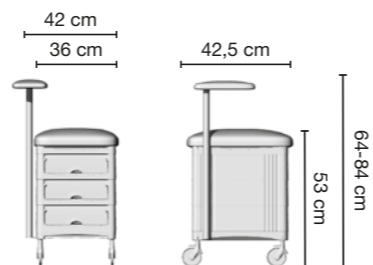

COLOR

NO HAIR

Urban ice

**CARRELLO IN
MATERIALE ANTIMACCHIA
COLOR PROOF MATERIAL**

Urban ice manicure

Cod. 72067C
con poggiamani

Urban manicure

Cod. 72066