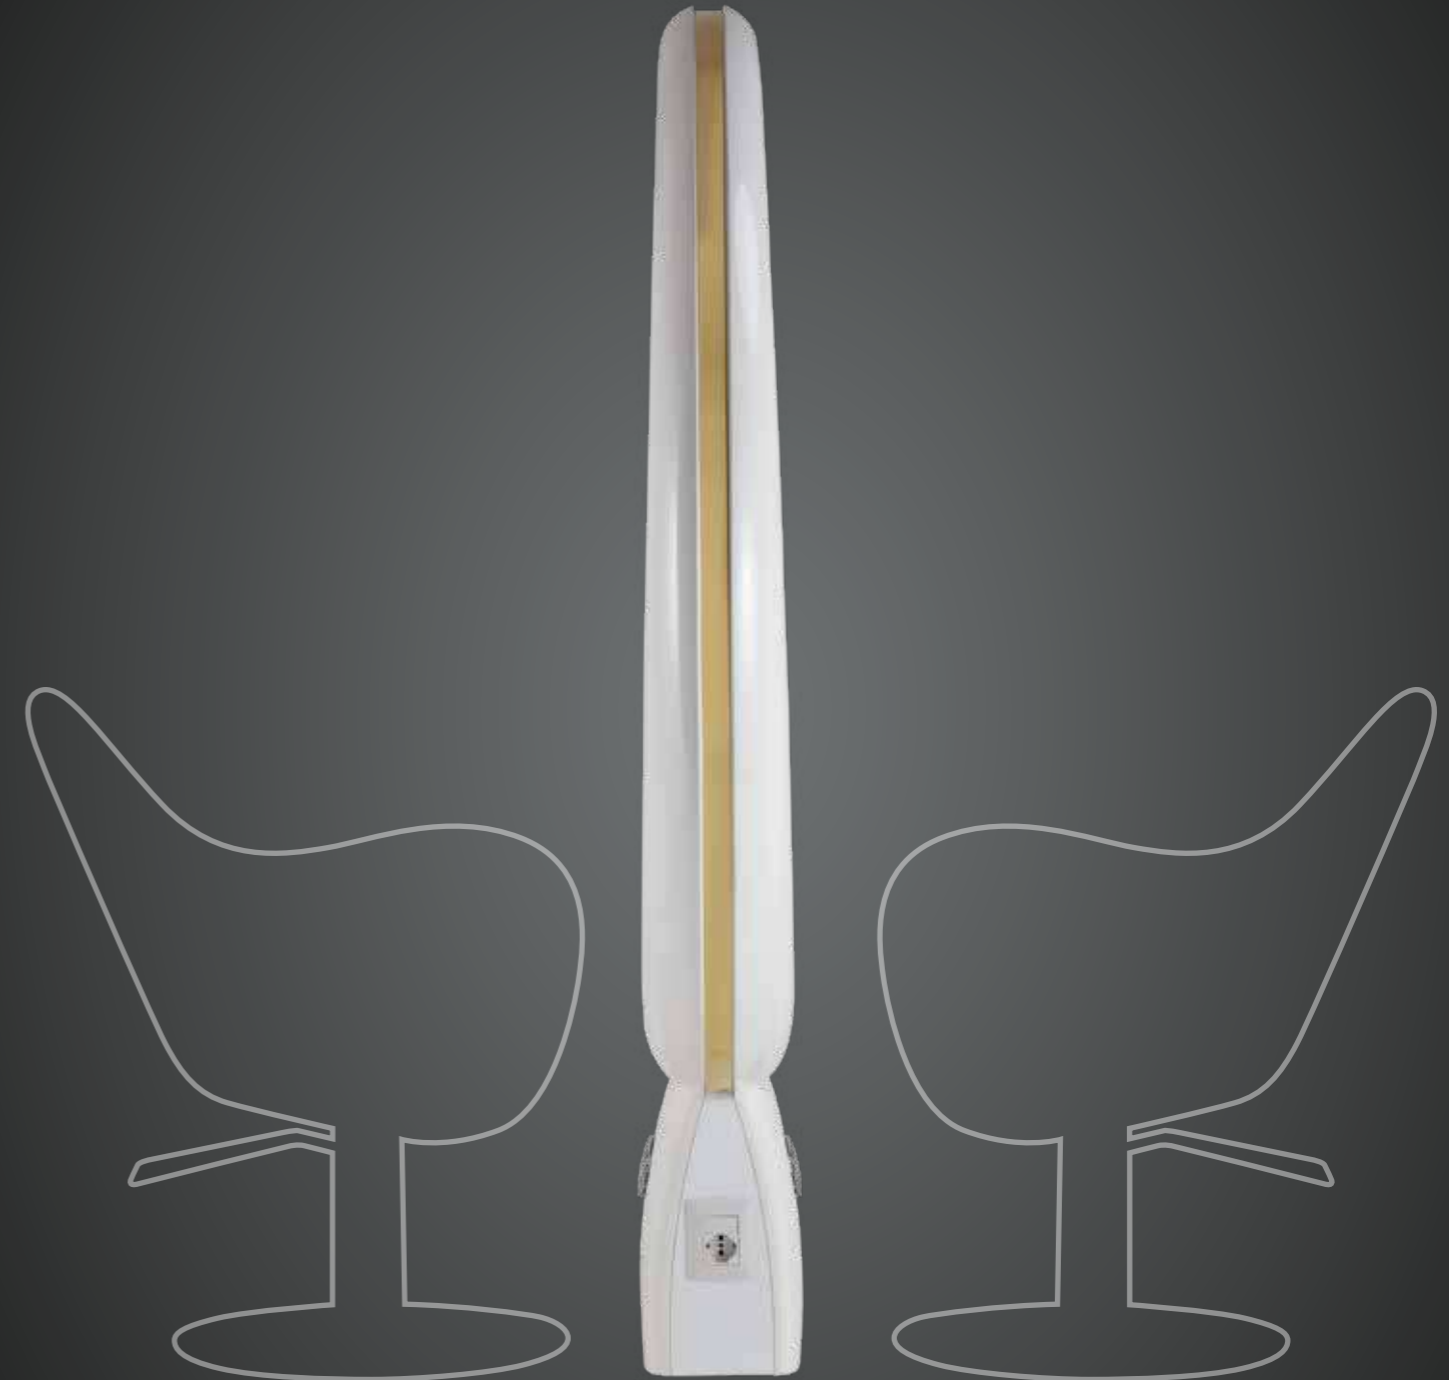

Moonlight db

Cod. 9851
MOONLIGHT db
Profilo Gold