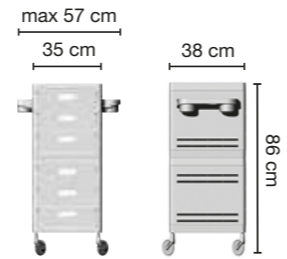

Cod. 7245

CARRELO IN
MATERIALE ANTIMACCHIA
COLOR PROOF MATERIAL

Salone
pag. 18