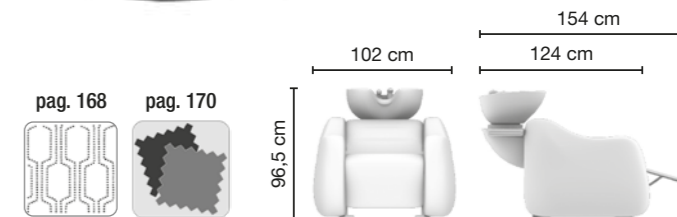

Queen Line ART