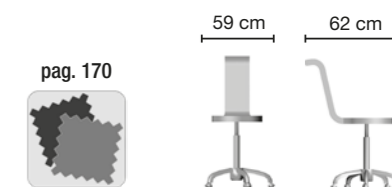

Lara ice - Lara ice confort

Tao