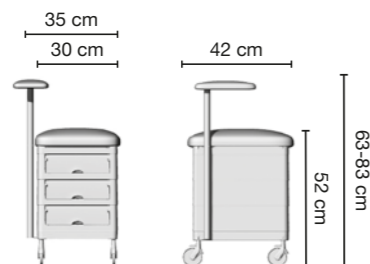

Cube Manicure

Taxi-S

CARRELLO IN
MATERIALE ANTIMACCHIA
COLOR PROOF MATERIAL

Carrello con 6 cassetti intercambiabili e agganciabili ai lati. Supporti laterali in metallo inclusi.
Trolley with 6 interchangeable drawers that can be hanged on the sides. Side supports included.