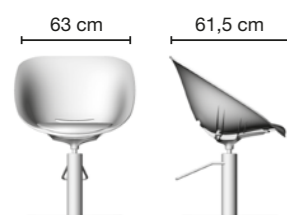

Lara ice - Lara ice confort

Tao