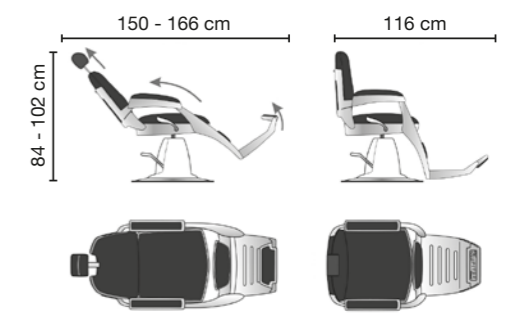

Cod T10

Jupiter 388 Tailor made

Cod. 48174PP Rif. 4M
TM

IL TUO LOGO
YOUR LOGO

DESIGN YOUR LOGO
EMBOSED

Cod ST

TAILOR MADE
TAILOR MADE

Cod TM